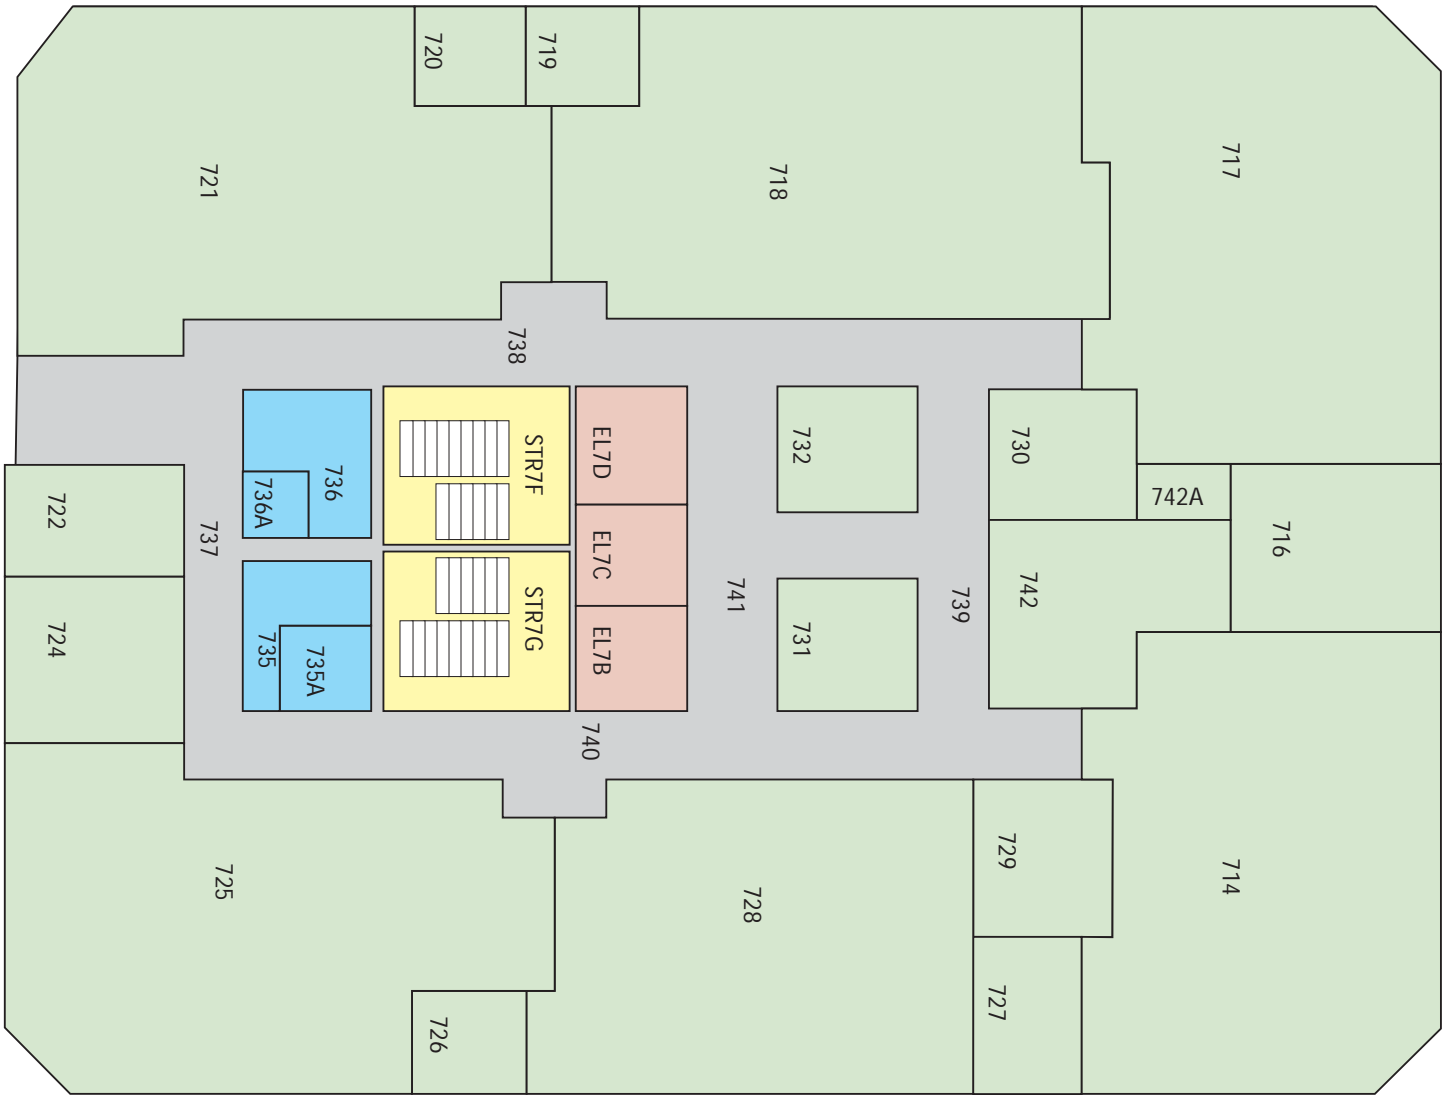

West Pender St.

Dunsmuir St.

**E E D**

-  Rooms
-  Elevators
-  Washrooms
-  Universal Washrooms
-  Stairs

**CA**

Location: Downtown campus  
 Building: N/A  
 Level: 6

\*version updated 04.26.16

West Pender St.

**E E D**

**CA**

- Rooms
- Elevators
- Washrooms
- Universal Washrooms
- Stairs

Location: Downtown campus  
 Building: N/A  
 Level: 7

\*version updated 04.26.16

West Pender St.

Hamilton St.

Cambie St.

Dunsmuir St.

**E E D**

-  Rooms
-  Elevators
-  Washrooms
-  Universal Washrooms
-  Stairs

**CA**

Location: Downtown campus  
 Building: N/A  
 Level: 8

\*version updated 04.26.16

West Pender St.

Dunsmuir St.

**E E D**

**CA**

-  Rooms
-  Elevators
-  Washrooms
-  Universal Washrooms
-  Stairs

Location: Downtown campus  
 Building: N/A  
 Level: 9

\*version updated 04.26.16