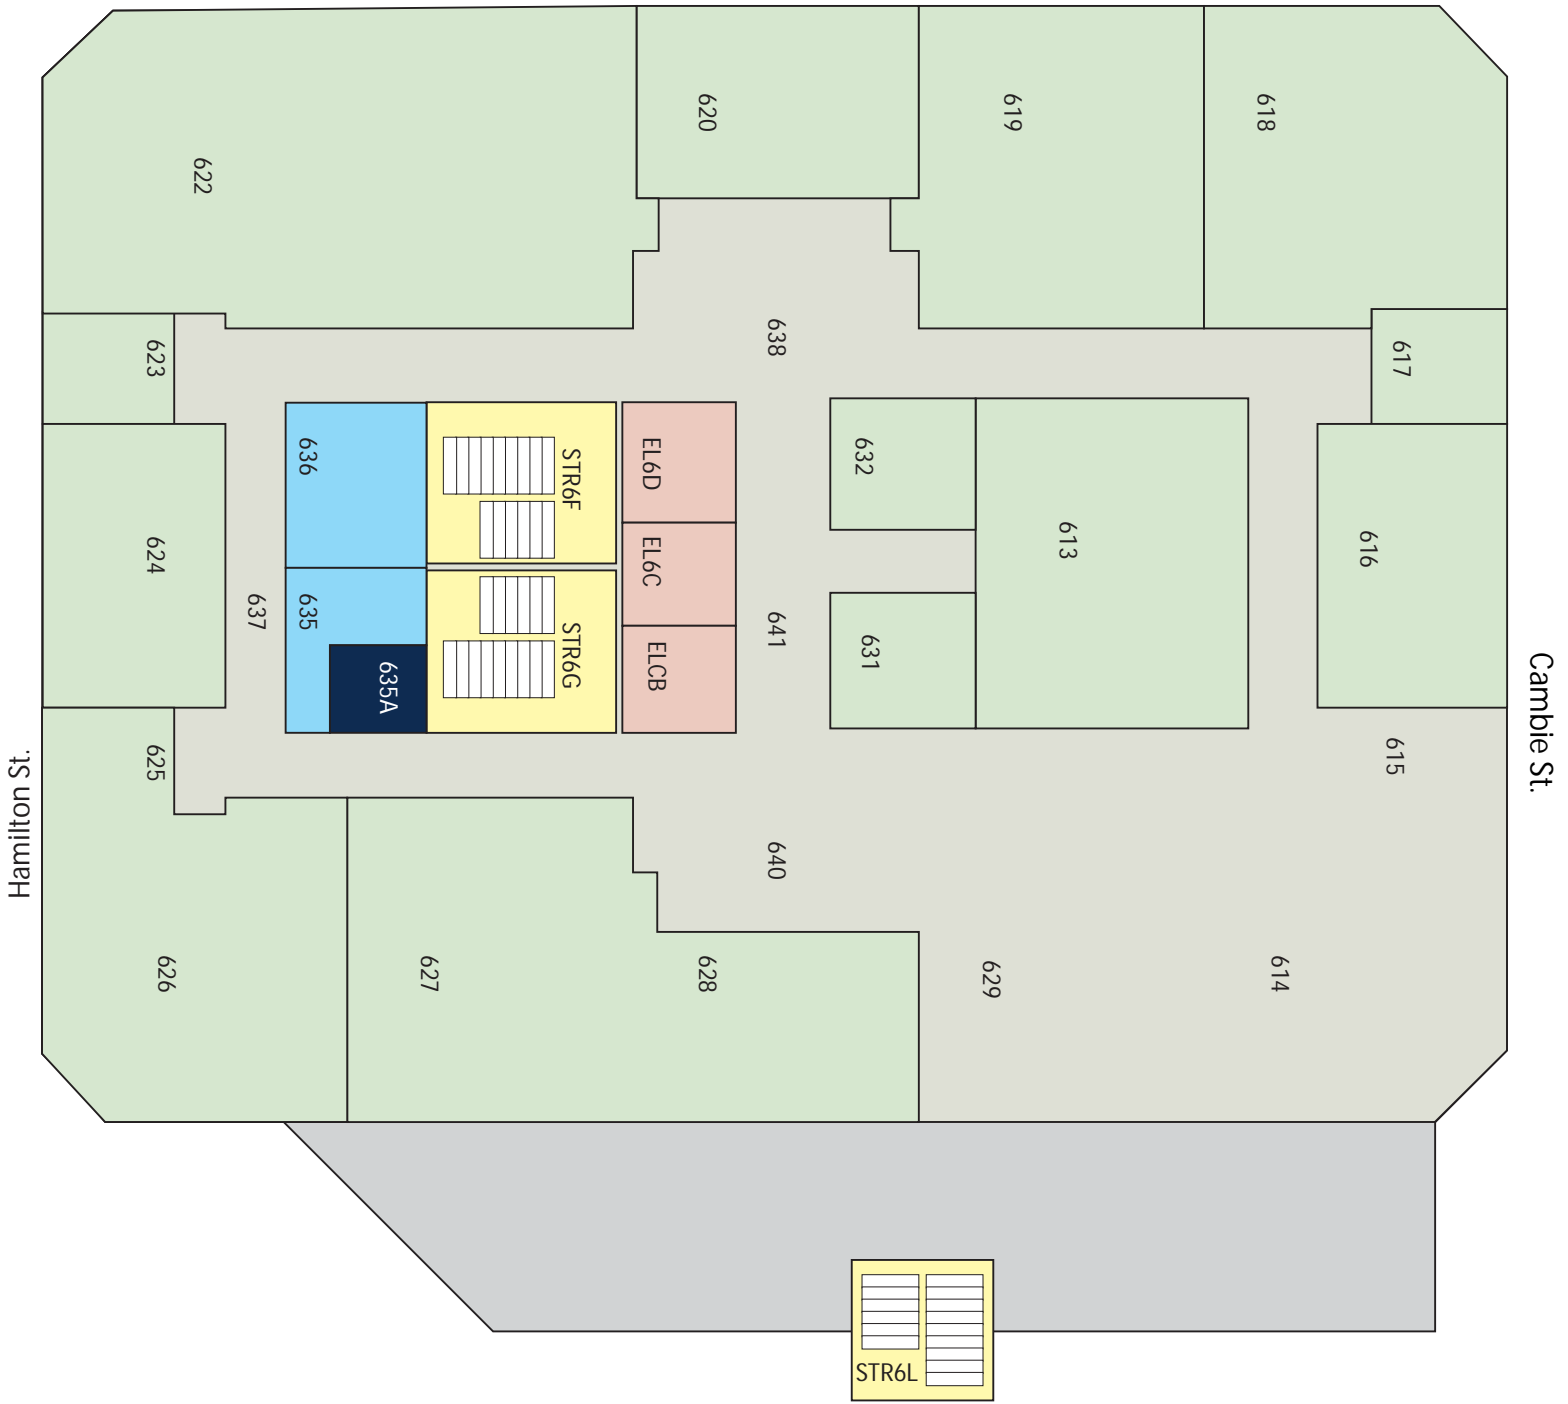

West Pender St.

Dunsmuir St.

**E E D**

-  Rooms
-  Elevators
-  Washrooms
-  Universal Washrooms
-  Stairs

**CA**

Location: Downtown campus  
 Building: N/A  
 Level: 6

\*version updated 04.26.16

West Pender St.

**E E D**

**CA**

- Rooms
- Elevators
- Washrooms
- Universal Washrooms
- Stairs

Location: Downtown campus  
 Building: N/A  
 Level: 7

\*version updated 04.26.16

West Pender St.

Hamilton St.

Cambie St.

Dunsmuir St.

**E E D**

-  Rooms
-  Elevators
-  Washrooms
-  Universal Washrooms
-  Stairs

**CA**

Location: Downtown campus  
 Building: N/A  
 Level: 8

\*version updated 04.26.16

West Pender St.

Dunsmuir St.

**E E D**

**CA**

-  Rooms
-  Elevators
-  Washrooms
-  Universal Washrooms
-  Stairs

Location: Downtown campus  
 Building: N/A  
 Level: 9

\*version updated 04.26.16