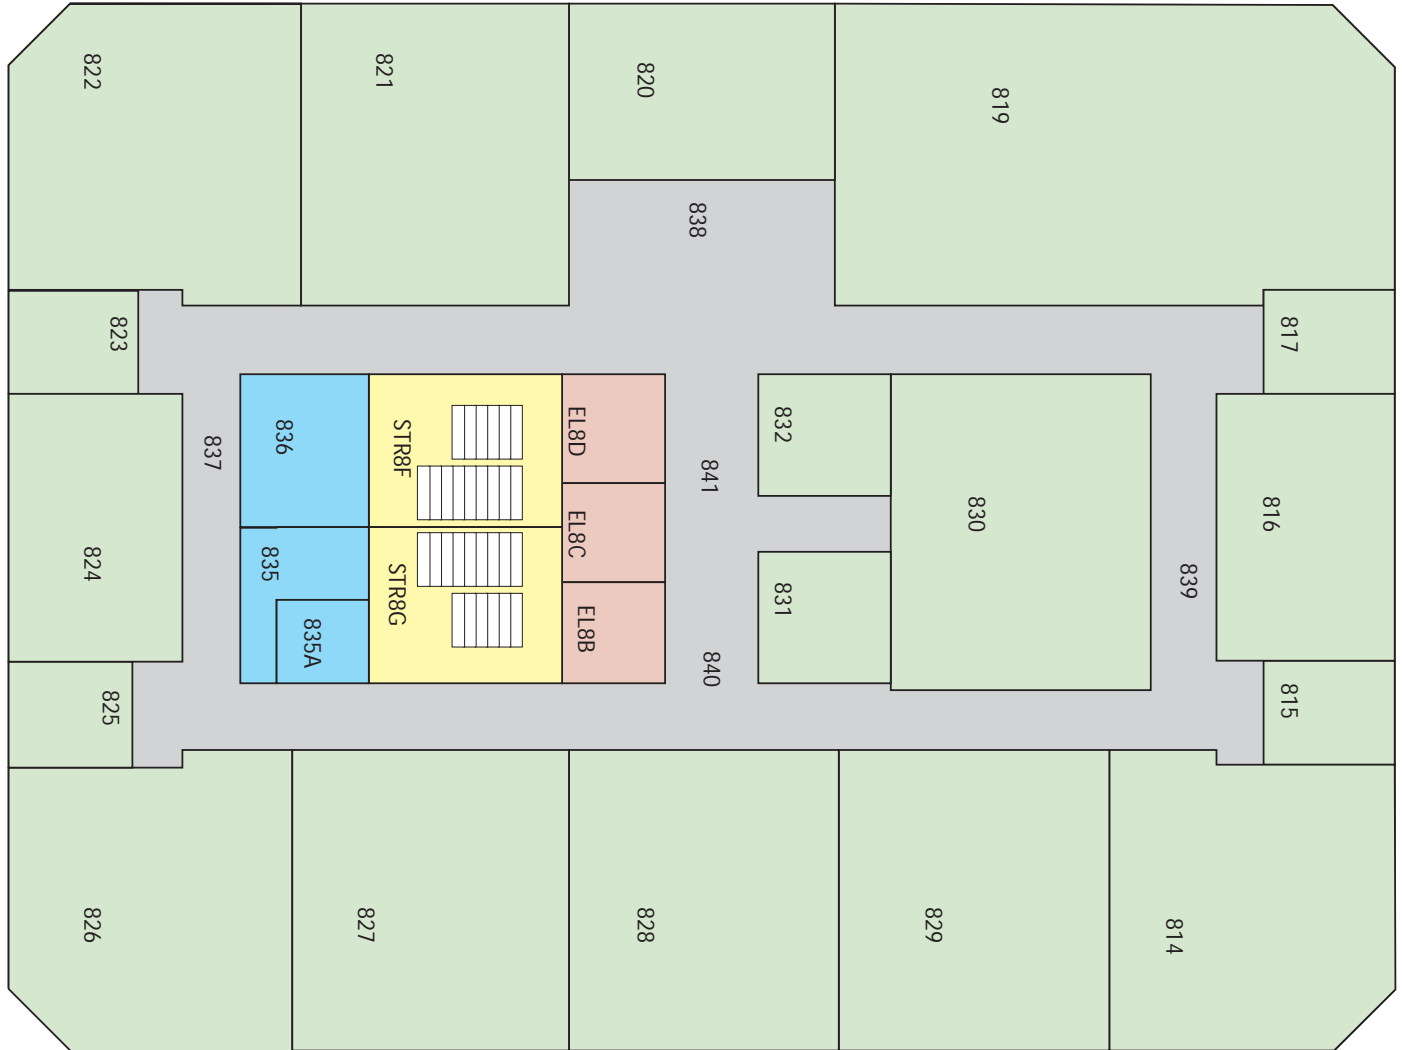

West Pender St.

Dunsmuir St.

**E E D**

-  Rooms
-  Elevators
-  Washrooms
-  Universal Washrooms
-  Stairs

**CA**

Location: Downtown campus  
 Building: N/A  
 Level: 6

\*version updated 04.26.16

West Pender St.

**E E D**

**CA**

- Rooms
- Elevators
- Washrooms
- Universal Washrooms
- Stairs

Location: Downtown campus  
 Building: N/A  
 Level: 7

\*version updated 04.26.16

West Pender St.

Hamilton St.

Cambie St.

Dunsmuir St.

**E E D**

-  Rooms
-  Elevators
-  Washrooms
-  Universal Washrooms
-  Stairs

**CA**

Location: Downtown campus  
 Building: N/A  
 Level: 8

\*version updated 04.26.16

West Pender St.

Dunsmuir St.

**E E D**

**CA**

-  Rooms
-  Elevators
-  Washrooms
-  Universal Washrooms
-  Stairs

Location: Downtown campus  
 Building: N/A  
 Level: 9

\*version updated 04.26.16